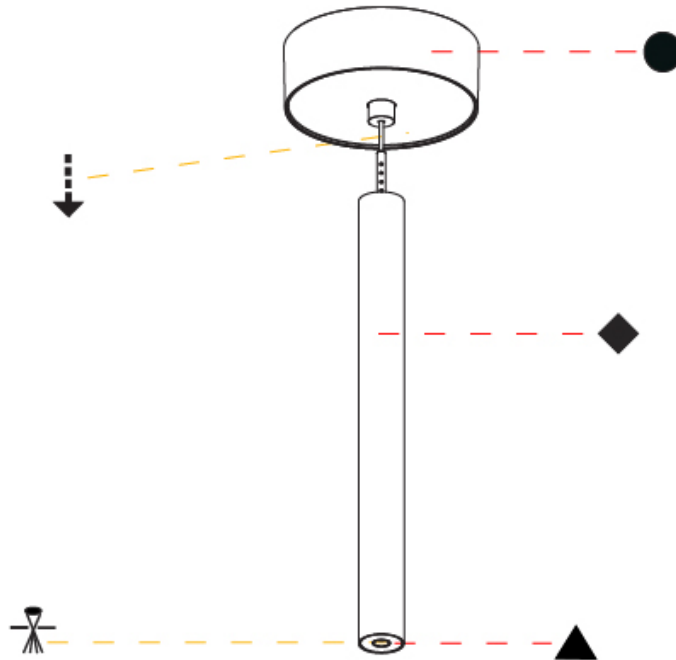

Shape: Cylinder
 Diameter (mm): 28
 Diameter (in): 1 1/8
 Height (mm): 300
 Height (in): 11 13/16
 Max. Overall Height (mm): 2300
 Max. Overall Height (in): 90 3/16
 Light Distribution: Downlight
 Weight (kg): 0.75
 Weight (lbs): 1.65
 Fixture Finish: [SSR / BKV / CWI / CRY / HAB / UFT / ITA / RUA / FTG / MYG / LOD / PUS / FRO / FUP / KIA / POP / BLS / SPG / MEY / GOH / GUM / CHC / COM / ABZ / JAG / OBR / MOS / ROR](#)
 Fixture Material: Aluminum
 Cable Details: [2000mm or 4000mm Black Cable](#)

OPTICAL

Optic°: [24 / 32 / 34 / 55 / 58](#)

RATINGS AND CERTIFICATIONS

Certified By: Certified for North American Standards
 IP rating: IP20

HANGOVER PLUG MONOPOINT SURFACE CANOPY SUSPENSION

A30845-

| | |
|-----------|-------|
| PROJECT | _____ |
| TYPE | _____ |
| SPECIFIER | _____ |
| QUANTITY | _____ |
| DATE | _____ |