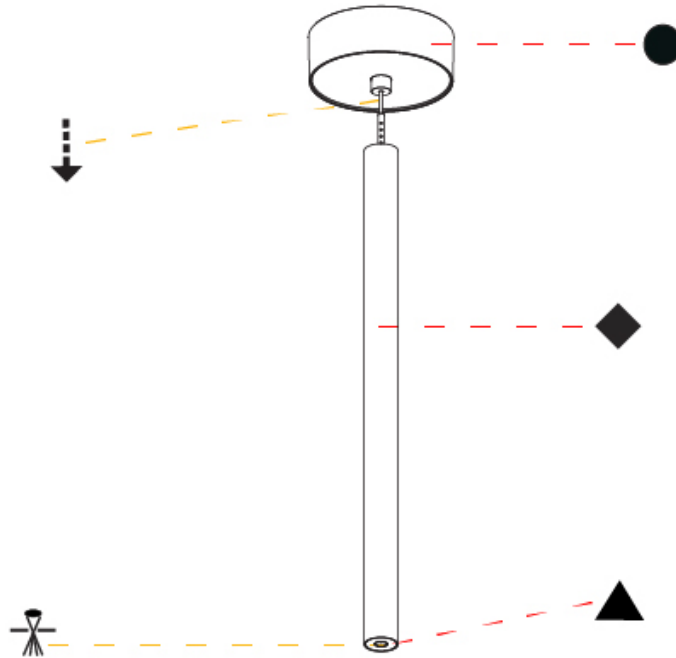

HANGOVER PLUG MONOPOINT SURFACE CANOPY SUSPENSION

A30846-

PROJECT _____

TYPE _____

SPECIFIER _____

QUANTITY _____

DATE _____

A