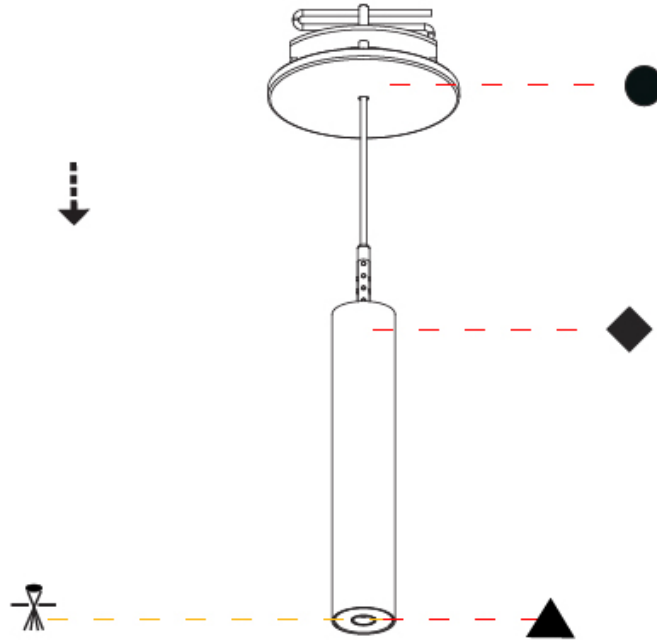

HANGOVER PLUG MONOPOINT RECESSED CANOPY SUSPENSION

A30839-

PROJECT	_____
TYPE	_____
SPECIFIER	_____
QUANTITY	_____
DATE	_____

A