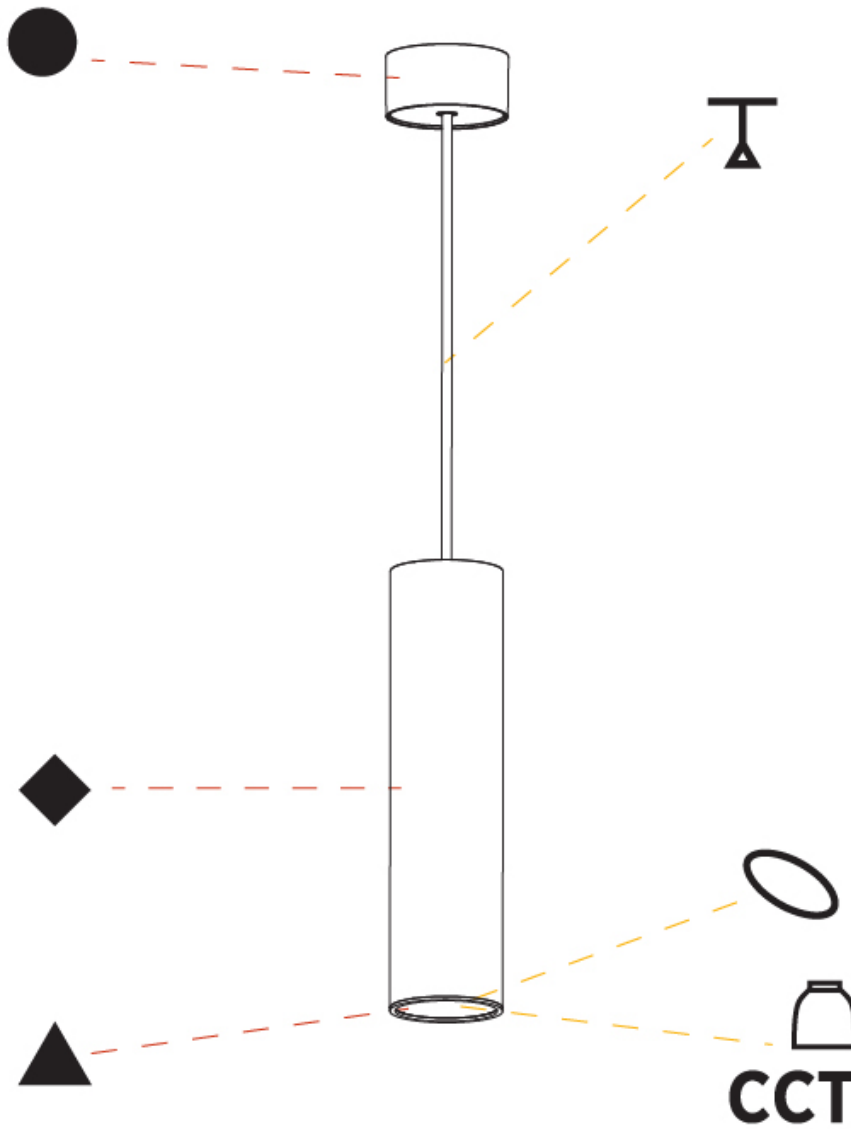

HANGOVER MONOPOINT SURFACE CANOPY SUSPENSION

A300167-

PROJECT	_____
TYPE	_____
SPECIFIER	_____
QUANTITY	_____
DATE	_____