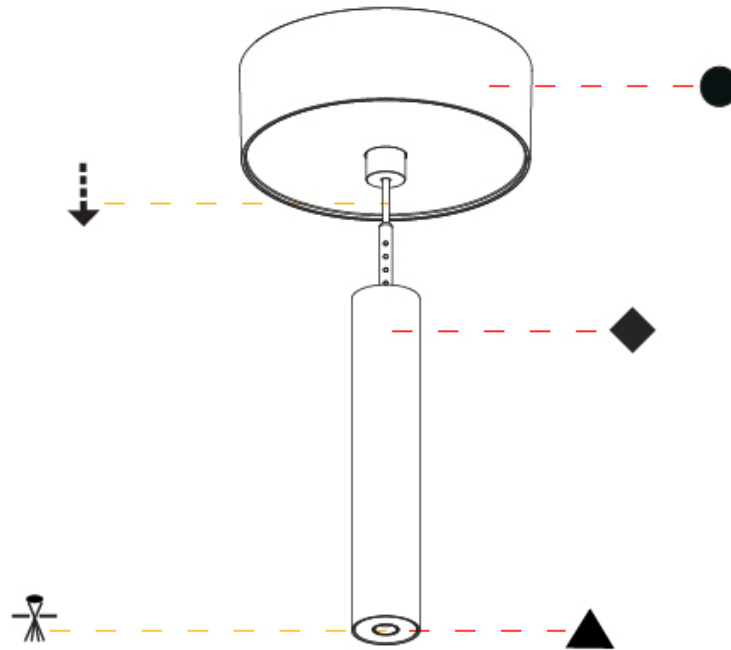

Shape: Cylinder
 Diameter (mm): 28
 Diameter (in): 1 1/8
 Height (mm): 150
 Height (in): 5 7/8
 Max. Overall Height (mm): 2150
 Max. Overall Height (in): 84 3/8
 Light Distribution: Downlight
 Weight (kg): 0.422
 Weight (lbs): 0.93
 Fixture Finish: [SSR / BKV / CWI / CRY / HAB / UFT / ITA / RUA / FTG / MYG / LOD / PUS / FRO / FUP / KIA / POP / BLS / SPG / MEY / GOH / GUM / CHC / COM / ABZ / JAG / OBR / MOS / ROR](#)
 Fixture Material: Aluminum
 Cable Details: [2000mm or 4000mm Black Cable](#)

OPTICAL

Optic°: [24 / 32 / 34 / 55 / 58](#)

RATINGS AND CERTIFICATIONS

Certified By: Certified for North American Standards
 IP rating: IP20

HANGOVER PLUG MONOPOINT SURFACE CANOPY SUSPENSION

A30824-

| | |
|-----------|-------|
| PROJECT | _____ |
| TYPE | _____ |
| SPECIFIER | _____ |
| QUANTITY | _____ |
| DATE | _____ |